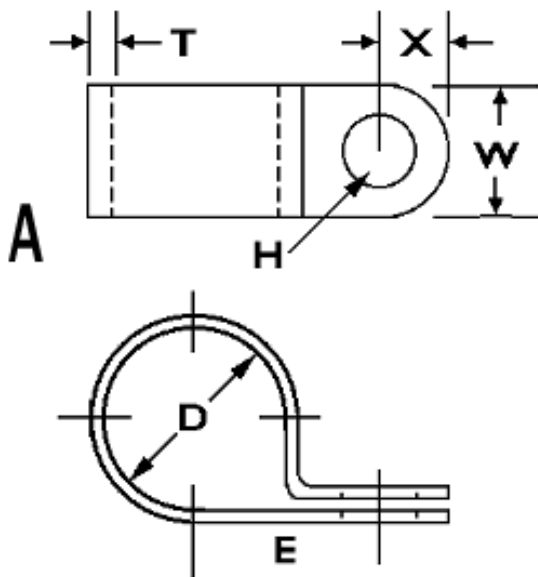

### Plastic Cable Clamps

[Inventory Search](#)

[Cross Reference](#)

[UPS Tracking](#)

632 Arch Street, POB  
726 Meadville, PA  
16335 USA 814-724-  
6440

[Contact Webmaster](#)

© June 6, 2005

PART #	ILLUS.	MATERIAL	COLOR	DIA.	E	T	W	X	H
8910	A	Polypropylene	Natural	1/8	.360	.060	1/2	7/32	13/64
8940	A	Nylon	Black	1/8	.360	.050	1/2	7/32	11/64
8955	A	Nylon	Black	1/8	.343	.050	3/8	7/32	11/64
8911	A	Polypropylene	Natural	3/16		.423	1/2	7/32	11/64
8941	A	Nylon	Black	3/16	.423	.050	1/2	7/32	11/64
8956	A	Nylon	Black	3/16	.378	.050	3/8	7/32	11/64
8912	A	Polypropylene	Natural	1/4	.457	.060	1/2	7/32	11/64
8942	A	Nylon	Black	1/4	.437	.060	1/2	7/32	11/64
8957	A	Nylon	Black	1/4	.409	.060	3/8	7/32	11/64
8913	A	Polypropylene	Natural	5/16	.498	.060	1/2	7/32	11/64
8943	A	Nylon	Black	5/16	.474	.060	1/2	7/32	11/64
8958	A	Nylon	Black	5/16	.441	.060	3/8	7/32	11/64
8914	A	Polypropylene	Natural	3/8	.529	.060	1/2	7/32	11/64
8944	A	Nylon	Black	3/8	.500	.060	1/2	7/32	11/64
8959	A	Nylon	Black	3/8	.471	.060	3/8	7/32	11/64
8915	A	Polypropylene	Natural	7/16	.560	.060	1/2	1/2	11/64
8945	A	Nylon	Black	7/16	.533	.060	1/2	1/2	11/64
8916	A	Polypropylene	Natural	1/2	.592	.060	1/2	7/32	13/94
8946	A	Nylon	Black	1/2	.553	.060	1/2	7/32	11/64
8961	A	Nylon	Black	1/2	.550	.060	3/8	7/32	11/64
8917	A	Polypropylene	Natural	9/16	.623	.060	1/2	7/32	13/64
8947	A	Nylon	Black	9/16	.603	.060	1/2	7/32	13/64
8918	A	Polypropylene	Natural	5/8	.654	.060	1/2	7/32	13/64
8948	A	Nylon	Black	5/8	.625	.060	1/2	7/32	13/64
8919	A	Polypropylene	Natural	11/16	.752	.060	1/2	7/32	13/64
8949	A	Nylon	Black	11/16	.665	.060	1/2	7/32	13/64
8920	A	Polypropylene	Natural	3/4	.783	.060	1/2	7/32	13/64
8921	A	Polypropylene	Natural	7/8	.845	.060	1/2	7/32	13/64
8951	A	Nylon	Black	7/8	.795	.060	1/2	7/32	13/64
8922	A	Polypropylene	Natural	1	.908	.060	1/2	7/32	13/64
8952	A	Nylon	Black	1	.825	.060	1/2	7/32	13/64
8925	B	Propionate	Amber	1/8	.328	.060	1/2	7/32	13/64
8926	B	Propionate	Amber	3/16	.390	.423	1/2	7/32	11/64
8927	B	Propionate	Amber	1/4	.421	.060	1/2	7/32	11/64
8928	B	Propionate	Amber	5/16	.453	.060	1/2	7/32	11/64
8929	B	Propionate	Amber	3/8	.483	.060	1/2	7/32	11/64
8931	B	Propionate	Amber	1/2	.562	.060	1/2	7/32	13/94
8932	B	Propionate	Amber	9/16	.625	.060	1/2	7/32	13/64
8933	B	Propionate	Amber	5/8	.610	.060	1/2	7/32	13/64
8934	B	Propionate	Amber	11/16	.666	.060	1/2	7/32	13/64
8936	B	Propionate	Amber	7/8	.812	.060	1/2	7/32	13/64