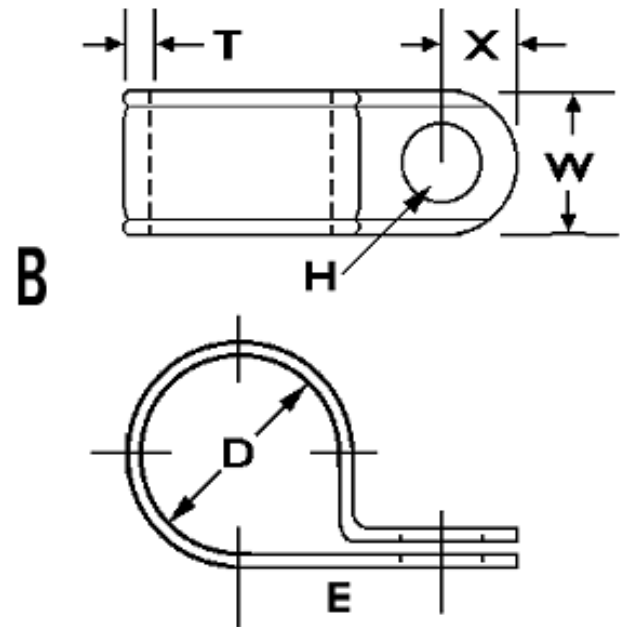

### Plastic Cable Clamps

[Inventory Search](#)

[Cross Reference](#)

[UPS Tracking](#)

632 Arch Street, POB  
726 Meadville, PA  
16335 USA 814-724-  
6440

[Contact Webmaster](#)

© June 6, 2005

PART #	ILLUS.	MATERIAL	COLOR	DIA.	E	T	W	X	H
8910	A	Polypropylene	Natural	1/8	.360	.060	1/2	7/32	13/64
8940	A	Nylon	Black	1/8	.360	.050	1/2	7/32	11/64
8955	A	Nylon	Black	1/8	.343	.050	3/8	7/32	11/64
8911	A	Polypropylene	Natural	3/16		.423	1/2	7/32	11/64
8941	A	Nylon	Black	3/16	.423	.050	1/2	7/32	11/64
8956	A	Nylon	Black	3/16	.378	.050	3/8	7/32	11/64
8912	A	Polypropylene	Natural	1/4	.457	.060	1/2	7/32	11/64
8942	A	Nylon	Black	1/4	.437	.060	1/2	7/32	11/64
8957	A	Nylon	Black	1/4	.409	.060	3/8	7/32	11/64
8913	A	Polypropylene	Natural	5/16	.498	.060	1/2	7/32	11/64
8943	A	Nylon	Black	5/16	.474	.060	1/2	7/32	11/64
8958	A	Nylon	Black	5/16	.441	.060	3/8	7/32	11/64
8914	A	Polypropylene	Natural	3/8	.529	.060	1/2	7/32	11/64
8944	A	Nylon	Black	3/8	.500	.060	1/2	7/32	11/64
8959	A	Nylon	Black	3/8	.471	.060	3/8	7/32	11/64
8915	A	Polypropylene	Natural	7/16	.560	.060	1/2	1/2	11/64
8945	A	Nylon	Black	7/16	.533	.060	1/2	1/2	11/64
8916	A	Polypropylene	Natural	1/2	.592	.060	1/2	7/32	13/94
8946	A	Nylon	Black	1/2	.553	.060	1/2	7/32	11/64
8961	A	Nylon	Black	1/2	.550	.060	3/8	7/32	11/64
8917	A	Polypropylene	Natural	9/16	.623	.060	1/2	7/32	13/64
8947	A	Nylon	Black	9/16	.603	.060	1/2	7/32	13/64
8918	A	Polypropylene	Natural	5/8	.654	.060	1/2	7/32	13/64
8948	A	Nylon	Black	5/8	.625	.060	1/2	7/32	13/64
8919	A	Polypropylene	Natural	11/16	.752	.060	1/2	7/32	13/64
8949	A	Nylon	Black	11/16	.665	.060	1/2	7/32	13/64
8920	A	Polypropylene	Natural	3/4	.783	.060	1/2	7/32	13/64
8921	A	Polypropylene	Natural	7/8	.845	.060	1/2	7/32	13/64
8951	A	Nylon	Black	7/8	.795	.060	1/2	7/32	13/64
8922	A	Polypropylene	Natural	1	.908	.060	1/2	7/32	13/64
8952	A	Nylon	Black	1	.825	.060	1/2	7/32	13/64
8925	B	Propionate	Amber	1/8	.328	.060	1/2	7/32	13/64
8926	B	Propionate	Amber	3/16	.390	.423	1/2	7/32	11/64
8927	B	Propionate	Amber	1/4	.421	.060	1/2	7/32	11/64
8928	B	Propionate	Amber	5/16	.453	.060	1/2	7/32	11/64
8929	B	Propionate	Amber	3/8	.483	.060	1/2	7/32	11/64
8931	B	Propionate	Amber	1/2	.562	.060	1/2	7/32	13/94
8932	B	Propionate	Amber	9/16	.625	.060	1/2	7/32	13/64
8933	B	Propionate	Amber	5/8	.610	.060	1/2	7/32	13/64
8934	B	Propionate	Amber	11/16	.666	.060	1/2	7/32	13/64
8936	B	Propionate	Amber	7/8	.812	.060	1/2	7/32	13/64